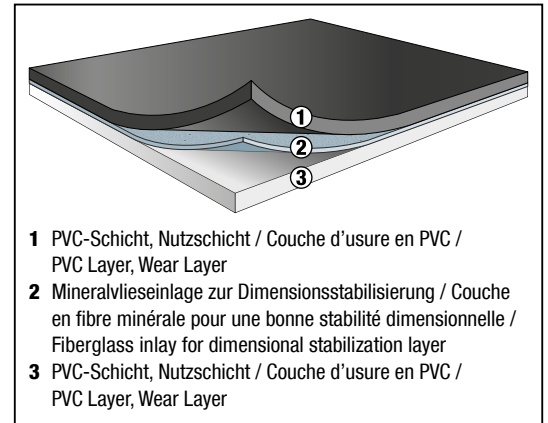

1. **1** PVC-Schicht, Nutzsicht / Couche d'usure en PVC / PVC Layer, Wear Layer
2. **2** Mineralvlieseinlage zur Dimensionsstabilisierung / Couche en fibre minérale pour une bonne stabilité dimensionnelle / Fiberglass inlay for dimensional stabilization layer
3. **3** PVC-Schicht, Nutzsicht / Couche d'usure en PVC / PVC Layer, Wear Layer

Bodenaufbau / Construction du tapis / Layer Structure

Art. / Réf.	Farben	Coloris	Colours	B1	M1	EN	EN* GOST	↔	cm	ft/in	g/m²	lbs/yd²
17310 03012	schwarz/ weiß	noir/ blanc	black/ white			•			200	78"	2.500	4.62
17310 03022	schwarz/ dunkelgrau	noir/ gris foncé	black/ dark grey			•			200	78"	2.500	4.62

Erläuterung der Baustoffklassen B1, M1, BS, EN, EN* und NFPA unter gerriets.com.

Der Inhalt dieser Farbkarte ent- spricht dem Stand zum Zeitpunkt des Drucks.

Aktuellste Angaben entnehmen Sie bitte den entsprechenden Daten- blättern auf unserer Internetseite.

Informations concernant les normes de feu B1, M1, BS, EN, EN* et NFPA, consulter notre site gerriets.com.

Les informations contenues dans ce nuancier sont valables à la date de l'impression.

Pour les mises à jour, consulter notre site internet.

For explanation of flame retardant standards B1, M1, BS, EN, EN* and NFPA, please go to gerriets.com.

All information and colour specifications are valid at the time of printing.

For latest product details please see the respective online data sheet.

B1 = DIN 4102 B1
M1 = M1
BS = BS 5867
EN = DIN EN 13501-1

EN* = DIN EN 13773
NFPA = NFPA 701
GOST = KM2 GOST