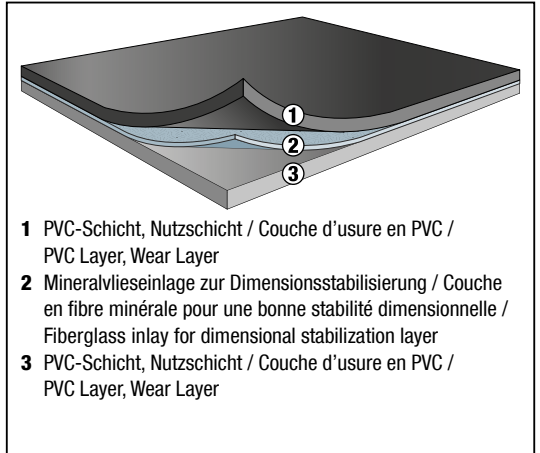

Epaisseur : 1,60 mm.

Longueurs de pièces env. 30 ml.

VARIO BEAT 1.6

PVC with fiberglass inlay.

The VARIO BEAT 1.6 is characterised by its sturdy design which makes it optimal for all dance arts that require sound resonance like, for instance, tap dance.

The improved resonance behaviour goes hand in hand with the dance floor's durability. The texture of the dance floor is also suitable for other dance forms like ballet, modern dance or jazz dance.

Its robustness and high SHORE-hardness scale makes the VARIO BEAT 1.6 ideal for permanent installation in dance schools and studios.

The dimension stabilizing middle layer ensures an easy and even application, for both permanent and temporary solutions.

Thickness: 1.60 mm.

Piece lengths approx. 32.8 yds.

-4023

- 1 PVC-Schicht, Nutzschicht / Couche d'usure en PVC / PVC Layer, Wear Layer
- 2 Mineralvlieseinlage zur Dimensionsstabilisierung / Couche en fibre minérale pour une bonne stabilité dimensionnelle / Fiberglass inlay for dimensional stabilization layer
- 3 PVC-Schicht, Nutzschicht / Couche d'usure en PVC / PVC Layer, Wear Layer