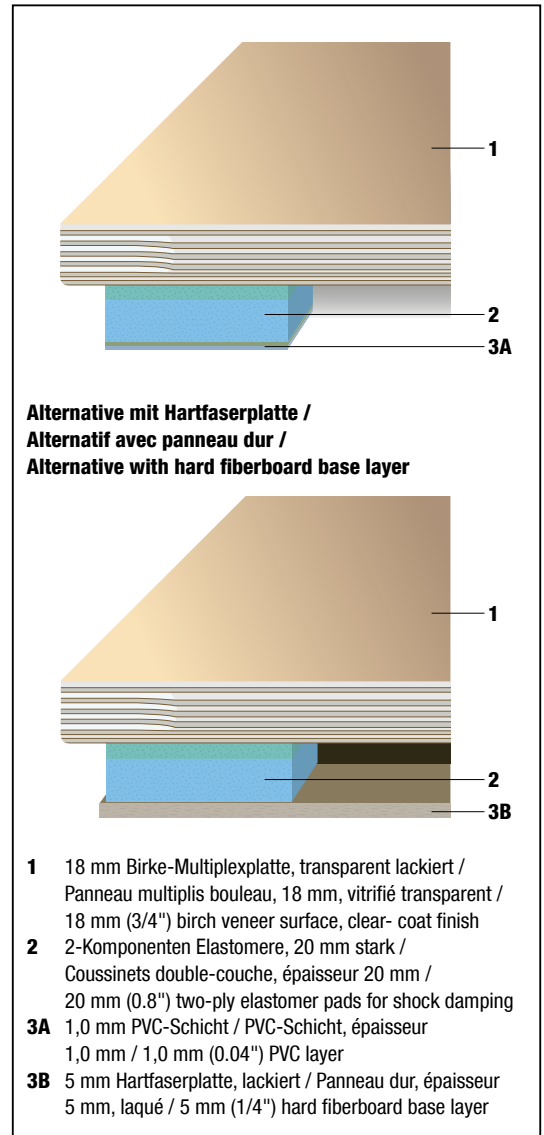

Le chariot de transport VARIO ERGODANCE vous aidera à stocker et déplacer convenablement votre plancher élastique.

VARIO ERGODANCE

VARIO ERGODANCE is a specially developed sprung floor system for permanent or portable applications. The surface elasticity ensures uniform, consistent shock absorption suitable for a wide variety of purposes. Optimum absorption delivers just the right amount of "give" and is gentle on the joints.

The system is manufactured with the best quality components to produce a highly resilient sprung floor system that assembles quickly and easily via a newly developed interlocking tongue-and-groove system.

VARIO ERGODANCE is made from engineered, multi-layer, birch veneer plywood that is finished on the front and back side with a commercial-duty, clear-coat sealer. Dynamically active two-ply elastomer pads provide perfect spring and cushion for all types of dance. Floor panels are available in two standard sizes: 100 x 100 cm (39" x 39") and 100 x 200 cm (39" x 78").

The system is designed for easy installation by the user. During assembly, floor panels are installed off-set to each other to guarantee perfect fit and stability. Edge trim sections are available to visually complete the dance floor surface.

An optional VARIO ERGODANCE transport cart is available for movement and storage of the floor system when not in use.

Bodenaufbau / Construction du tapis / Floor Composition